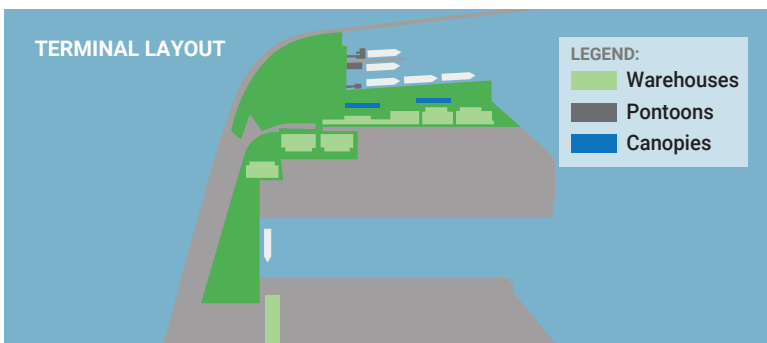

PSA ZEEBRUGGE

TRANSPORTATION NETWORK

The coastal port of Zeebrugge is well located to serve the local and overseas markets. Thanks to the wide variety of connections, it serves as a hub for many industries.

PSA Zeebrugge is one of the finest multi-purpose terminals in the area specialized in forest products. The ultra-modern terminal emphasizes speed and efficiency. It also includes a 100,000 square metre covered distripark. ■

HARBOUR LAYOUT

Facilities	
RoRo berths	3
Multi-purpose berths	3
Quay length (m)	1,000
Area (ha)	60
Max depth at Chart Datum (m)	13
DISTRIPARK	
Area (ha)	10

TERMINAL LAYOUT

SOUTHEAST ASIA
 NORTHEAST ASIA
 MIDDLE EAST, SOUTH ASIA, AFRICA, TÜRKIYE
 EUROPE Belgium
 AMERICAS